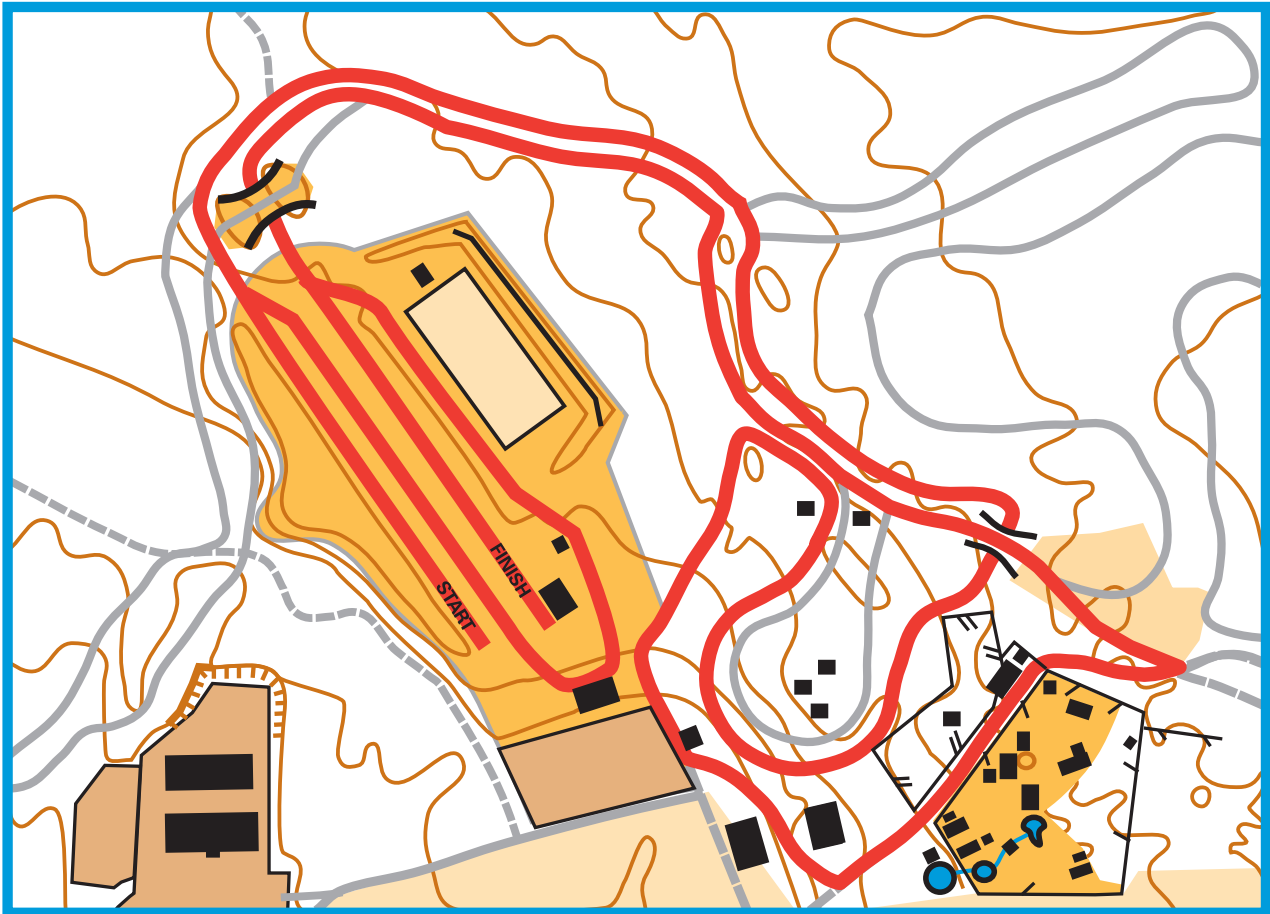

Idre Fjäll

D17-18 D19-20 D21
10 km (4 x 2,5 km)
Söndag 6.12 2009

Technical specifications

Height difference: 29
 Maximum climb: 29
 Total climb: 300
 Lowest point: 707
 Highest point: 736

Kart-Bosse AB • Leksand