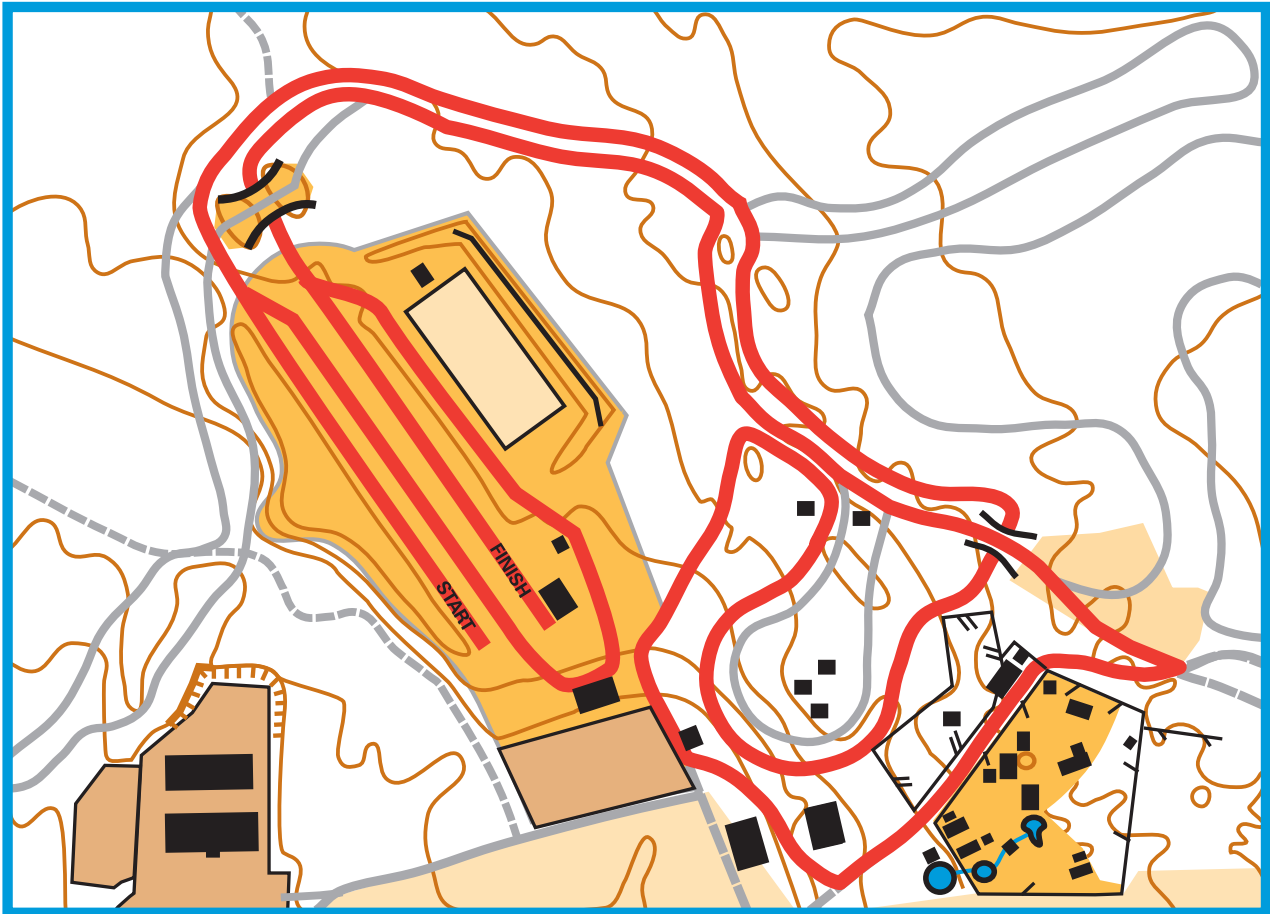

# Idre Fjäll

**D17-18 D19-20 D21**  
**10 km (4 x 2,5 km)**  
**Söndag 6.12 2009**

## Technical specifications

Height difference: 29  
 Maximum climb: 29  
 Total climb: 300  
 Lowest point: 707  
 Highest point: 736

Kart-Bosse AB • Leksand