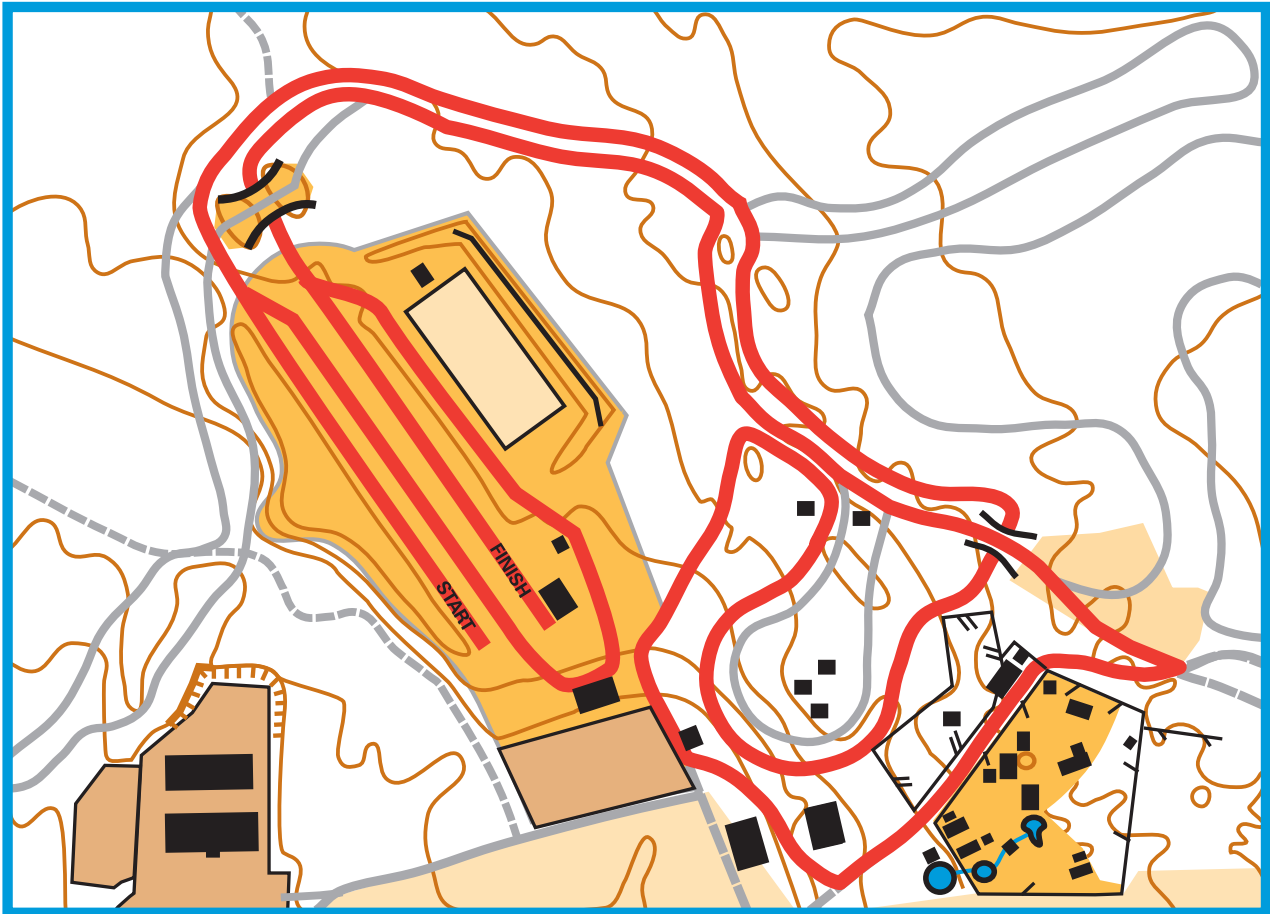

# Idre Fjäll

**H17-18 H19-20 H21**  
**15 km (6 x 2,5 km)**  
**Söndag 6.12 2009**

## Technical specifications

Height difference: 29  
 Maximum climb: 29  
 Total climb: 450  
 Lowest point: 707  
 Highest point: 736

Kart-Bosse AB • Leksand