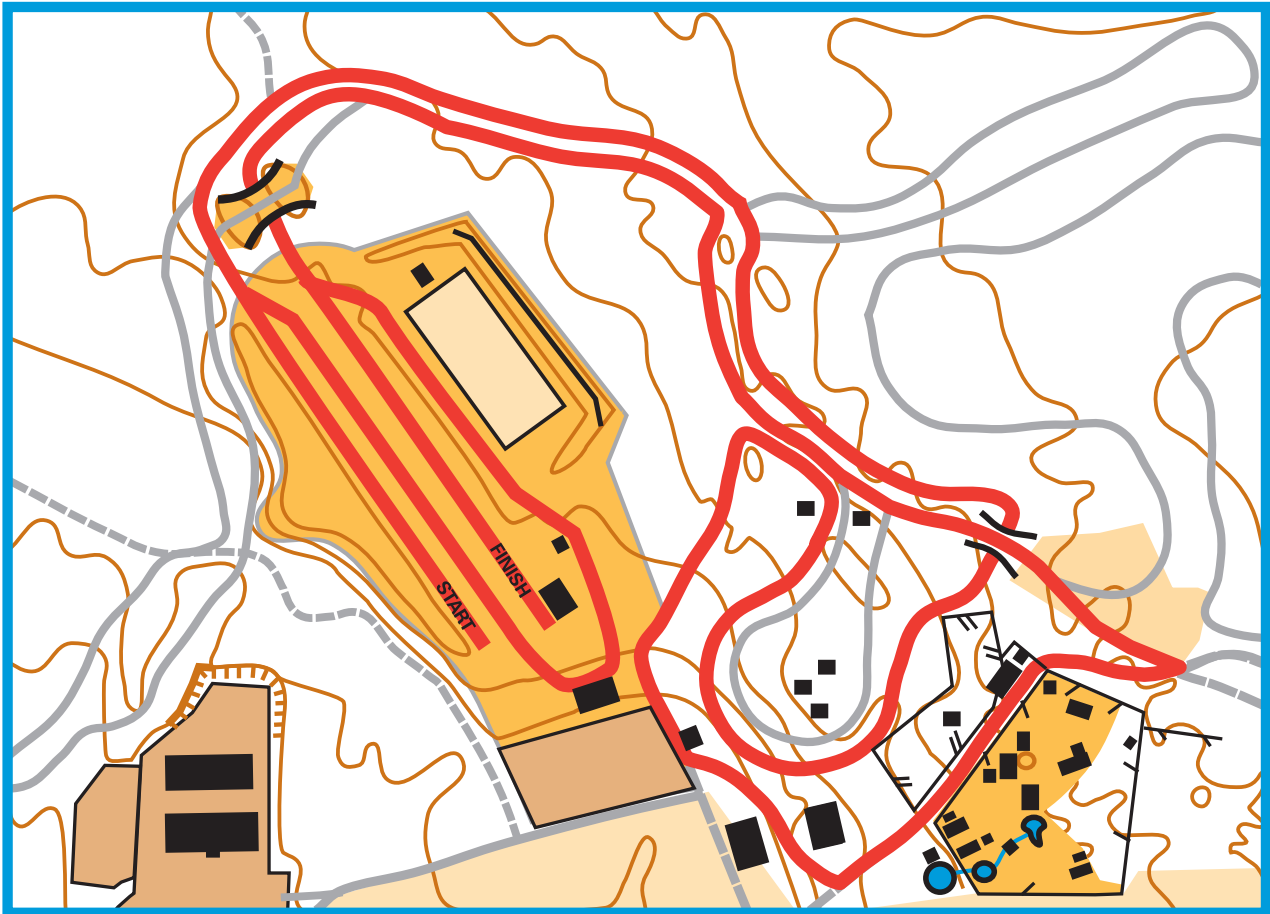

Idre Fjäll

H17-18 H19-20 H21
15 km (6 x 2,5 km)
Söndag 6.12 2009

Technical specifications

Height difference: 29
 Maximum climb: 29
 Total climb: 450
 Lowest point: 707
 Highest point: 736

Kart-Bosse AB • Leksand