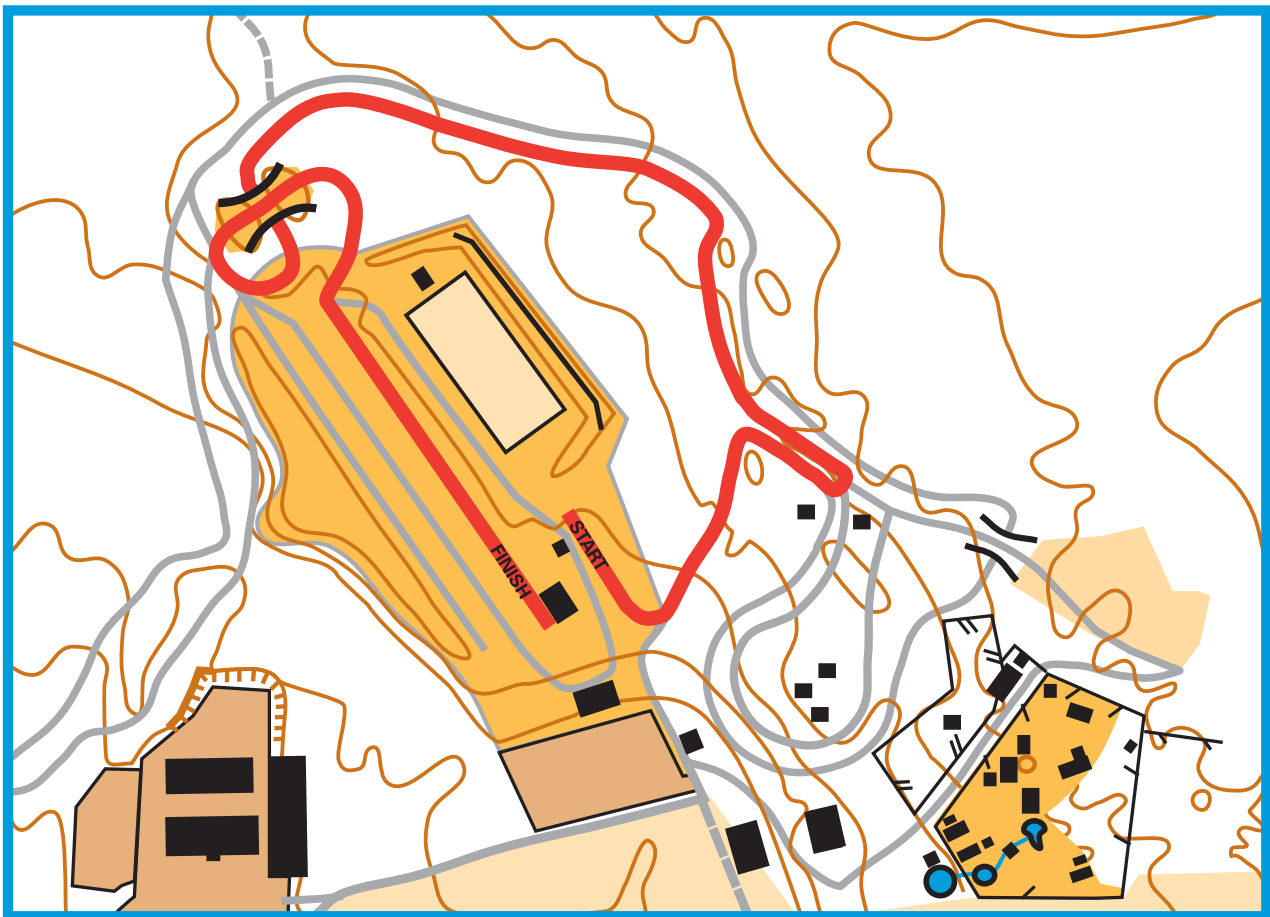

Idre Fjäll

Idre-Särna-tävlingarna

Lördag 1 december 2012

D21 H21
D17-18 H17-18
D19-20 H19-20
SPRINT 1,1 km

Technical specifications

Height difference: 20
Maximum climb: 12
Total climb: 23
Lowest point: 707
Highest point: 727