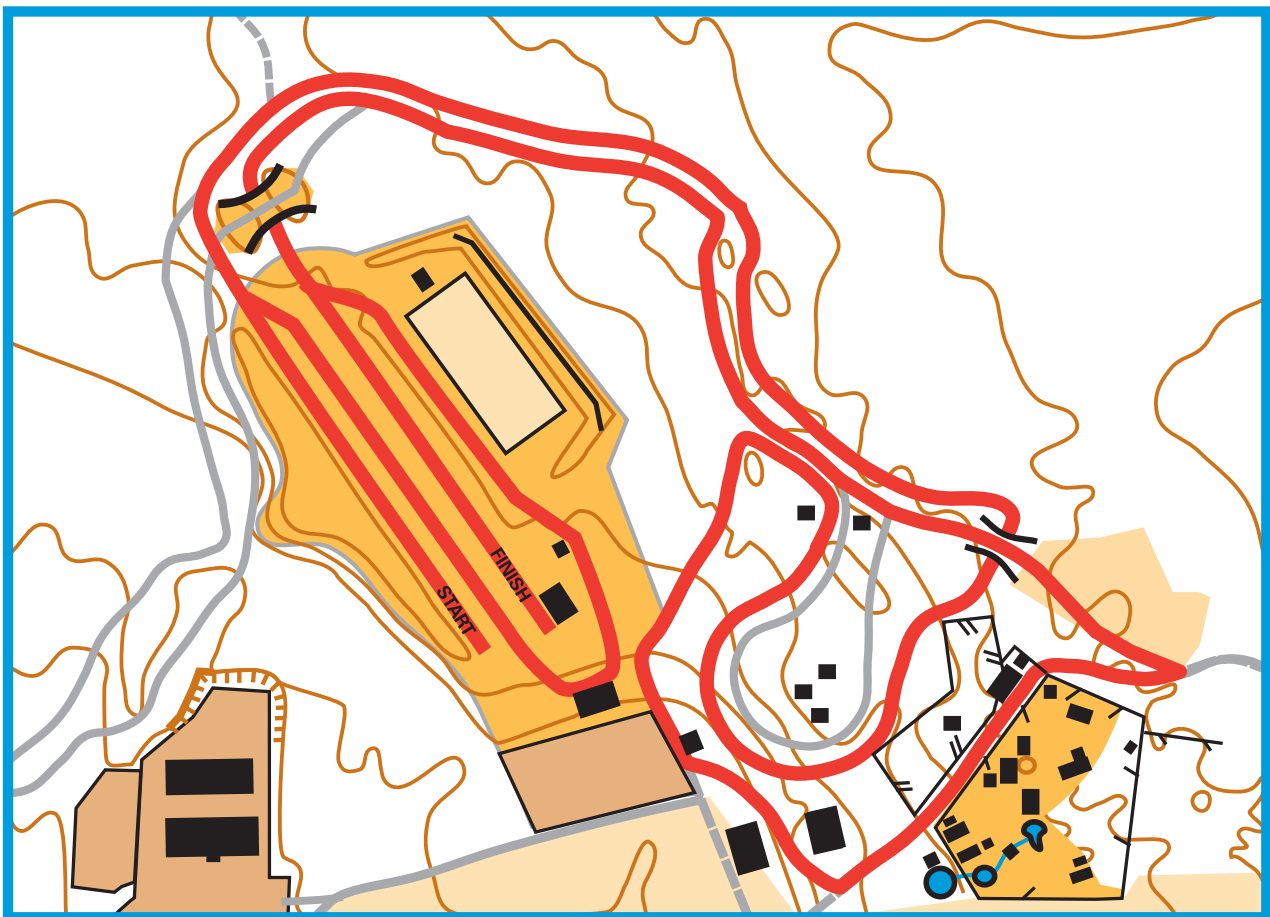

Idre Fjäll

Idre-Särna-tävlingarna

Söndag 2 december 2012

H21
H17-18 H19-20
10 km (4 x 2,5 km)

Technical specifications

Height difference: 29
Maximum climb: 29
Total climb: 300
Lowest point: 707
Highest point: 736