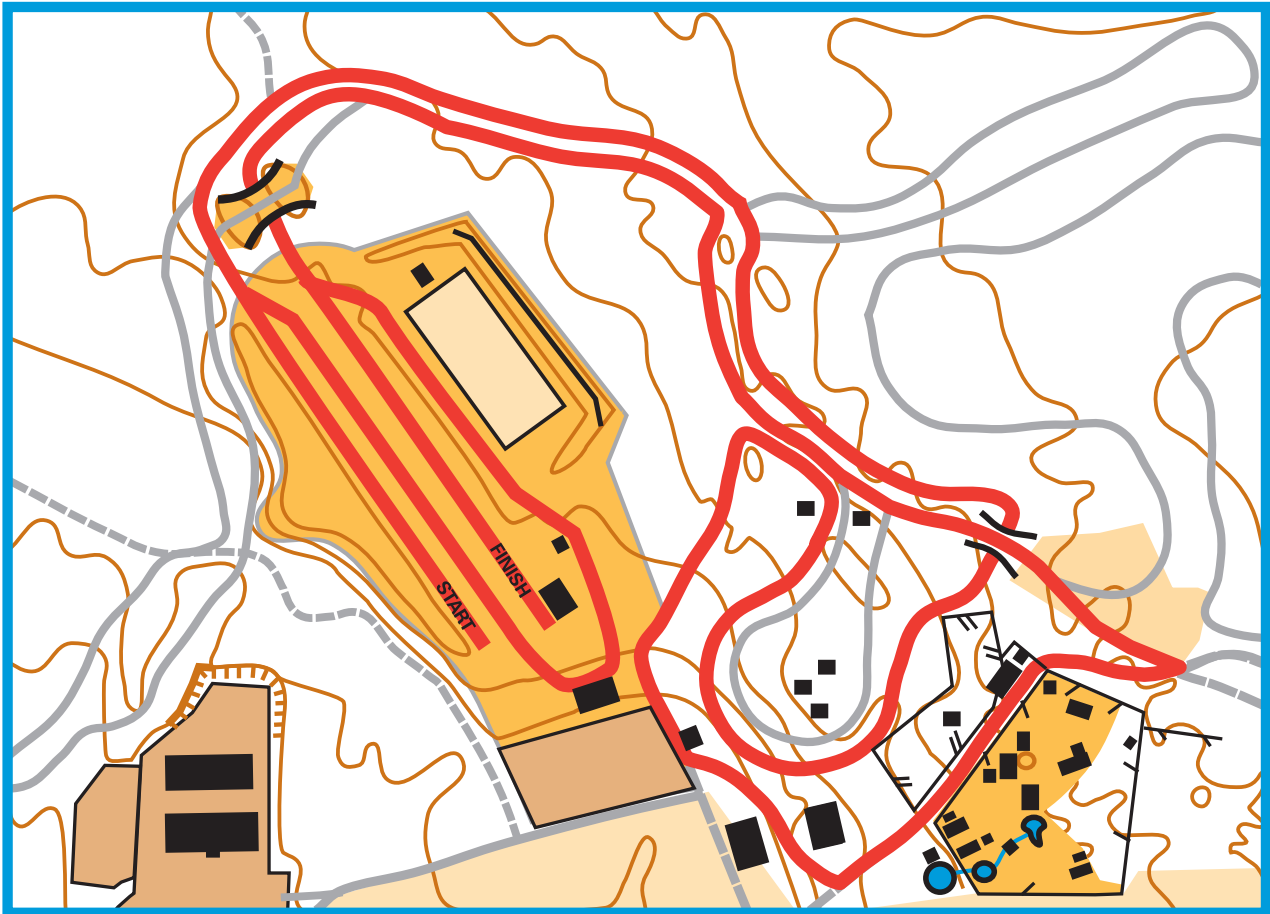

Idre Fjäll

D17-18 D19-20 D21
5 km (2 x 2,5 km)
Lördag 6.12 2008

Technical specifications

Height difference: 29
Maximum climb: 29
Total climb: 150
Lowest point: 707
Highest point: 736

Kart-Bosse AB • Leksand