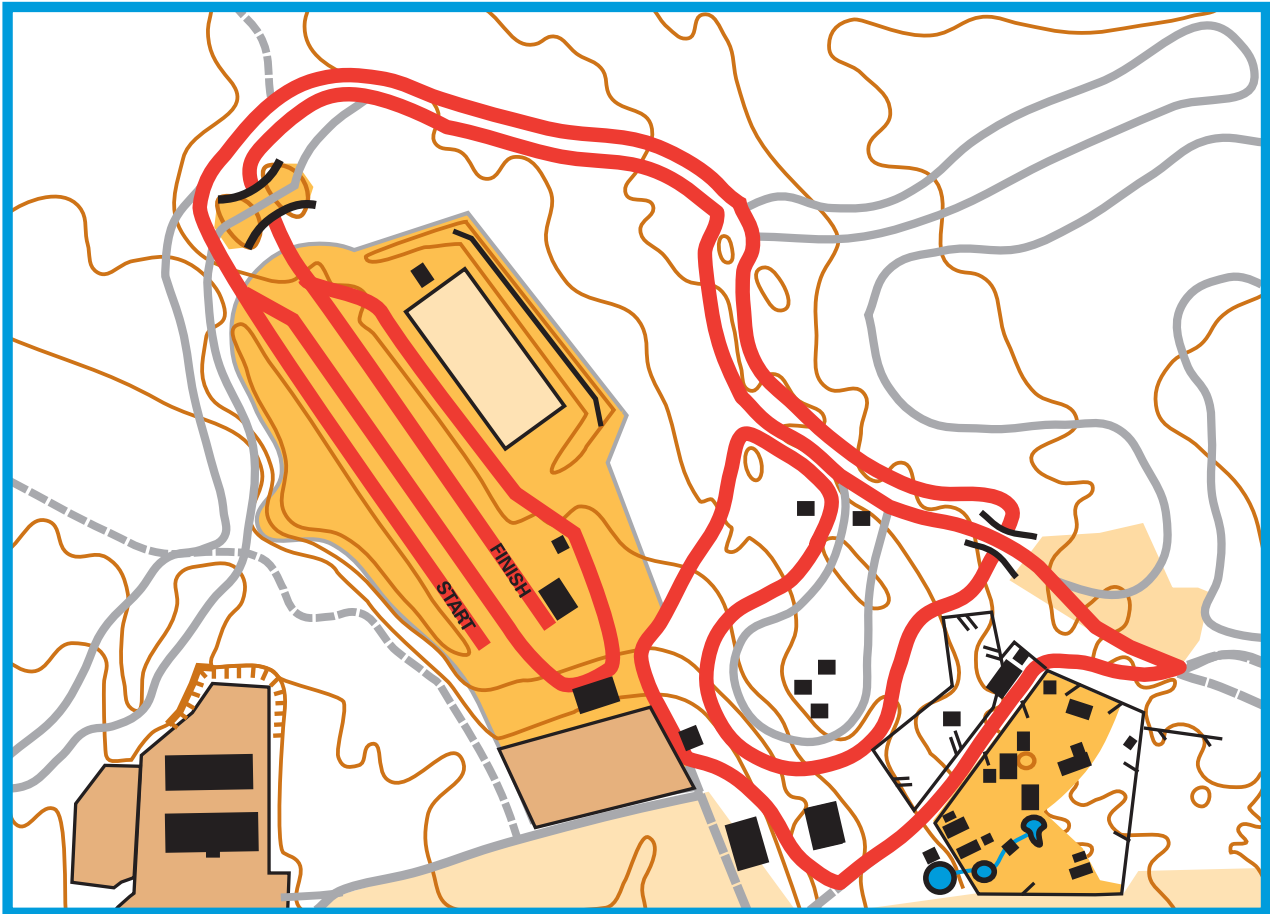

# Idre Fjäll

**D17-18 D19-20 D21**  
**5 km (2 x 2,5 km)**  
**Lördag 6.12 2008**

## Technical specifications

Height difference: 29  
 Maximum climb: 29  
 Total climb: 150  
 Lowest point: 707  
 Highest point: 736

Kart-Bosse AB • Leksand