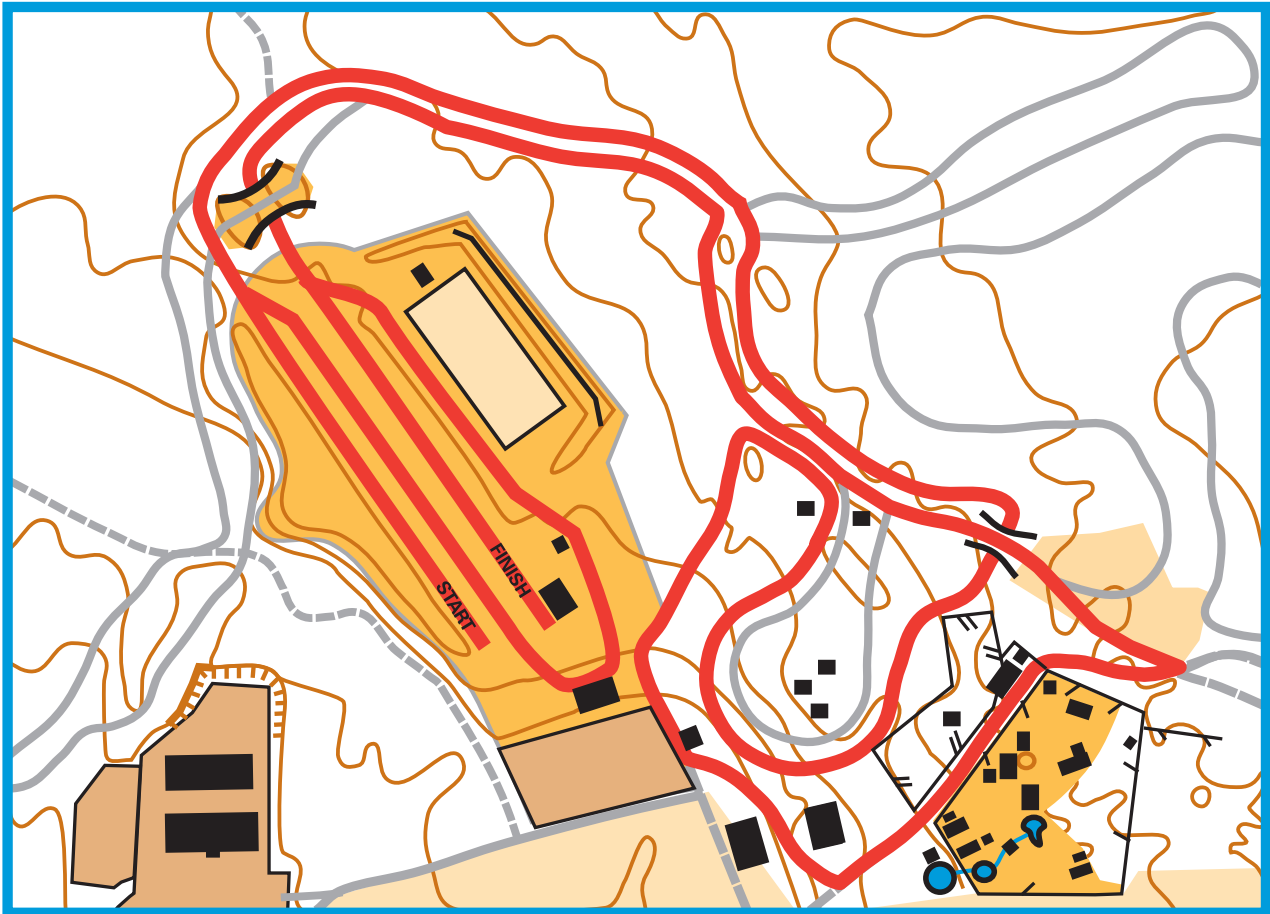

Idre Fjäll

D17-18 D19-20 D21
5 km (2 x 2,5 km)
Söndag 7.12 2008

Technical specifications

Height difference: 29
 Maximum climb: 29
 Total climb: 150
 Lowest point: 707
 Highest point: 736

Kart-Bosse AB • Leksand